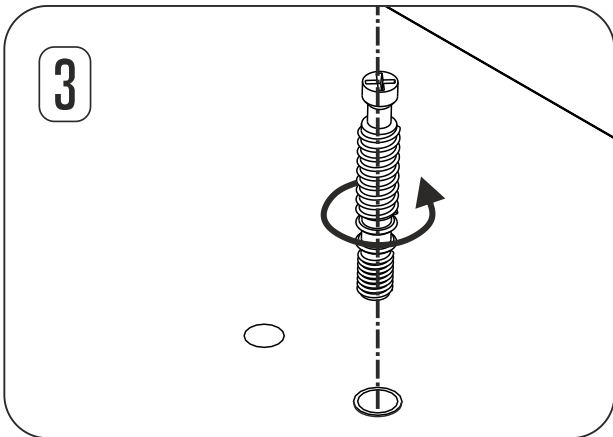

1) Side adjustment: Loosen fixing screw 'A', adjust gap with screw 'B' and retighten screw 'A'.

2) Depth adjustment: Loosen fixing 'A', push hinge arm forwards or backwards, retighten screw 'A', fix screw 'B' with a 1/4- turn in clock-wise direction.