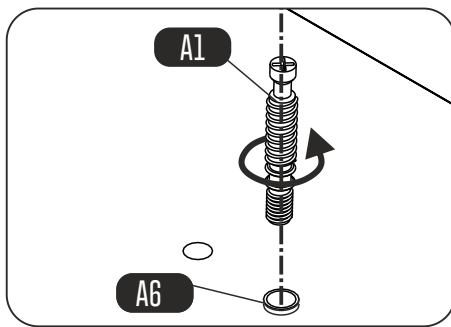

1) Side adjustment: Loosen fixing screw 'A', adjust gap with screw 'B' and retighten screw 'A'.

2) Depth adjustment: Loosen fixing 'A', push hinge arm forwards or backwards, retighten screw 'A', fix screw 'B' with a 1/4- turn in clock-wise direction.

3) Height adjustment: Loosen screw 'C', adjust height, retighten screw 'C'.

hey you!

PS: Clean only with a damp cloth.
NOT: Yalnızca nemli bir bezle temizleyiniz.

TOOLBOX

No	Adet
1	1
2	1
3	1
4	1
5	1
6	1
7	1
8	1
9	1
10	1
11	1
12	1