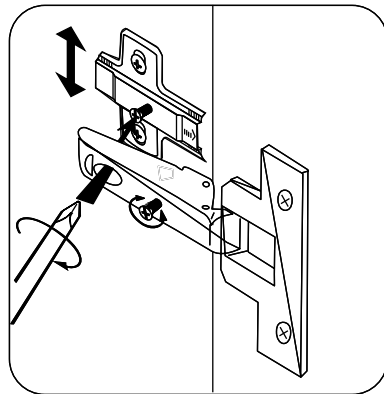

1) Side adjustment: Loosen fixing screw 'A', adjust gap with screw 'B' and retighten screw 'A'.

2) Depth adjustment: Loosen fixing 'A', push hinge arm forwards or backwards, retighten screw 'A', fix screw 'B' with a 1/4- turn in clock-wise direction.