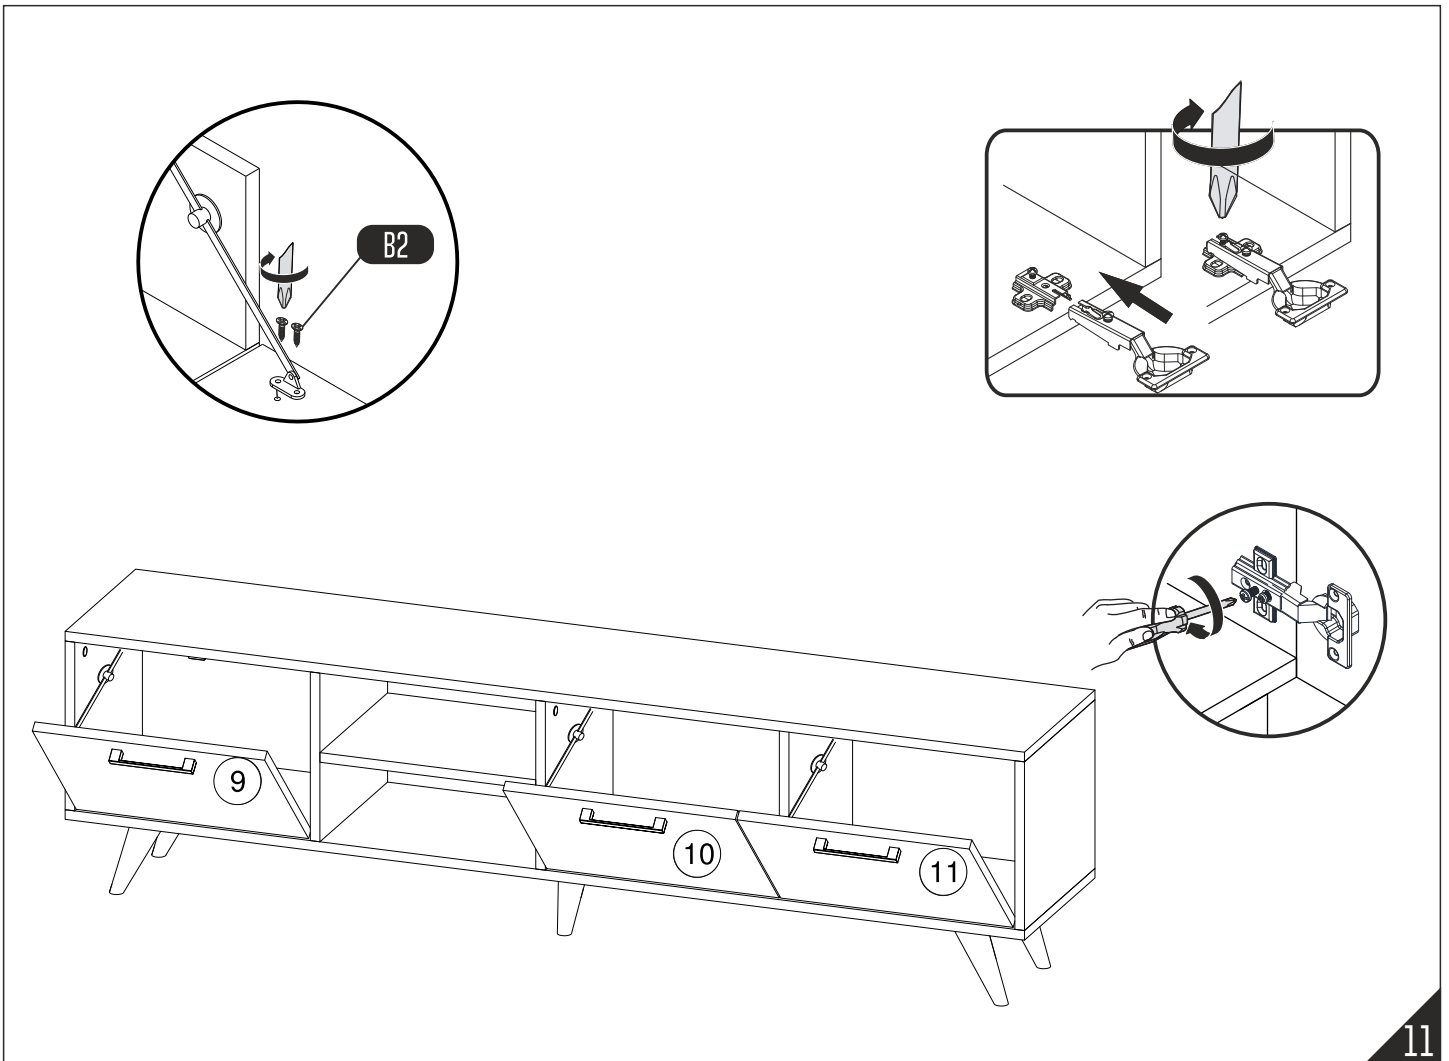

1) Side adjustment: Loosen fixing screw 'A', adjust gap with screw 'B' and retighten screw 'A'.

2) Depth adjustment: Loosen fixing 'A', push hinge arm forwards or backwards, retighten screw 'A', fix screw 'B' with a 1/4- turn in clock-wise direction.

3) Height adjustment: Loosen screw 'C', adjust height, retighten screw 'C'.

hey you!

PS: Clean only with a damp cloth.
NOT: Yalnızca nemli bir bezle temizleyiniz.

TOOLBOX

No	Adet
1	1
2	1
3	1
4	1
5	1
6	1
7	1
8	1
9	1
10	1
11	1
12	1

01

02

03

07

08

09

10

11