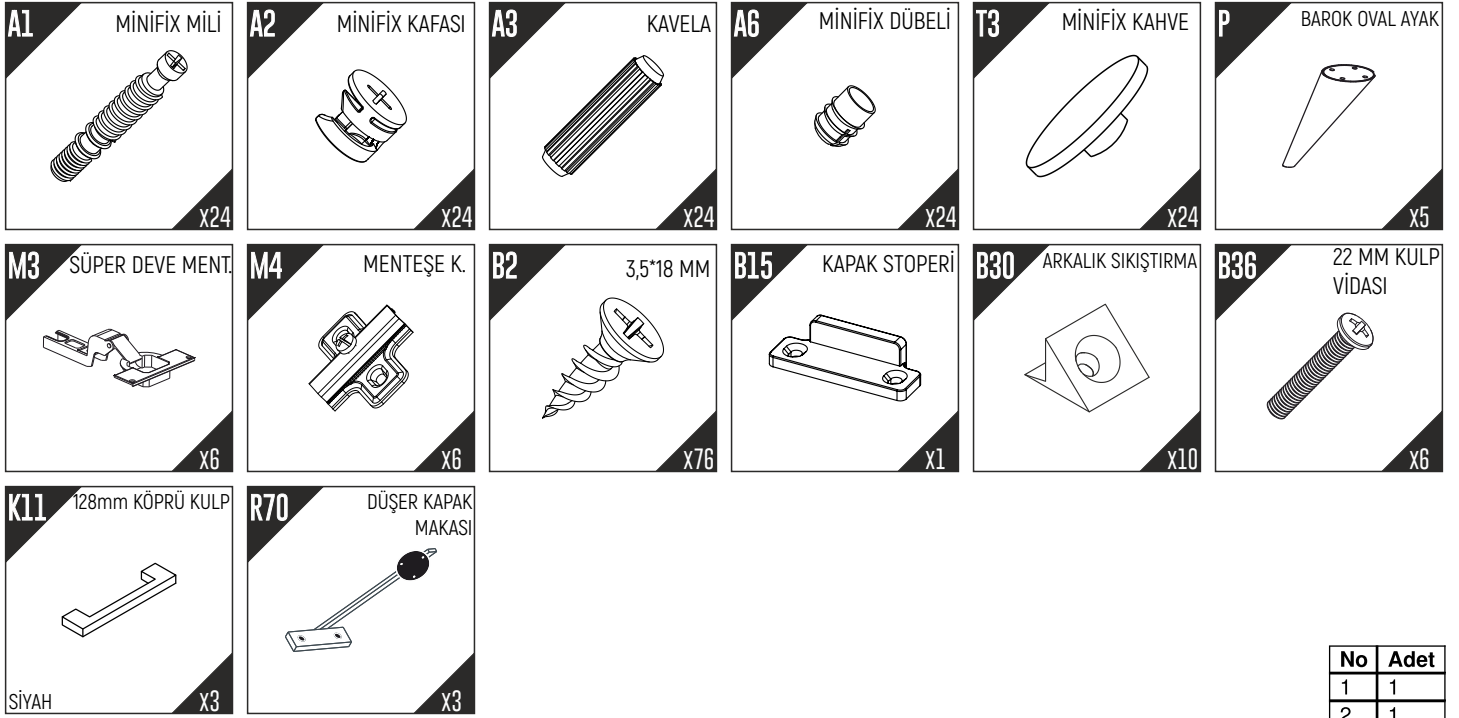

TOOLBOX

No	Adet
1	1
2	1
3	1
4	1
5	1
6	1
7	1
8	1
9	1
10	1
11	1
12	1