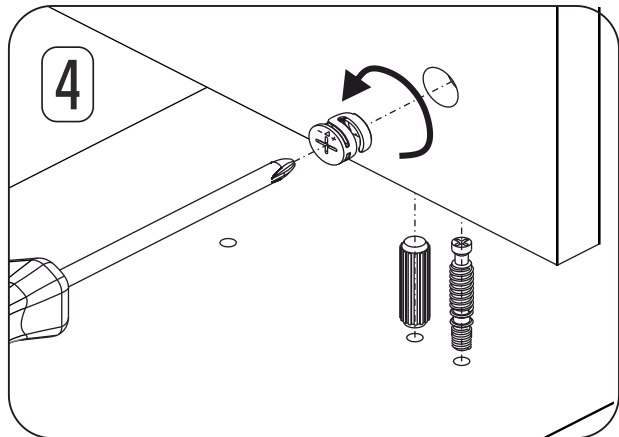

1) Side adjustment: Loosen fixing screw 'A', adjust gap with screw 'B' and retighten screw 'A'.

2) Depth adjustment: Loosen fixing 'A', push hinge arm forwards or backwards, retighten screw 'A', fix screw 'B' with a 1/4- turn in clock-wise direction.