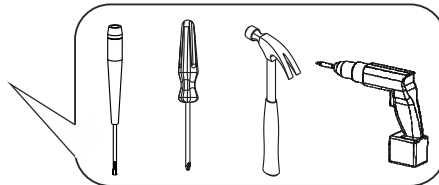

TR/ Eğer ürününüzle ilgili yardıma ihtiyacınız olursa email: info@furmet.com.tr

UK/ If you need information about your product, email: info@furmet.com.tr

GE/ Wenn Sie Fragen zu Ihrem Produkt, email: info@furmet.com.tr

FR/ Si vous avez des questions sur votre produit, email: info@furmet.com.tr

ES/ Si tiene alguna pregunta acerca de su producto, email: info@furmet.com.tr

PT/ Se você tiver dúvidas sobre o seu produto, email: info@furmet.com.tr

SE/ Om du har frågor om din produkt, email: info@furmet.com.tr

NW/ Hvis du trenger informasjon om produktet, email: info@furmet.com.tr

IT/ Se hai delle domande sul tuo articolo, ecco la mail via nuestro website

PL/ Jeśli mają Państwo pytania dotyczące produktu, email: info@furmet.com.tr

RU/ Если Вам необходима дополнительная информация о товаре, свяжитесь с нами по email: info@furmet.com.tr