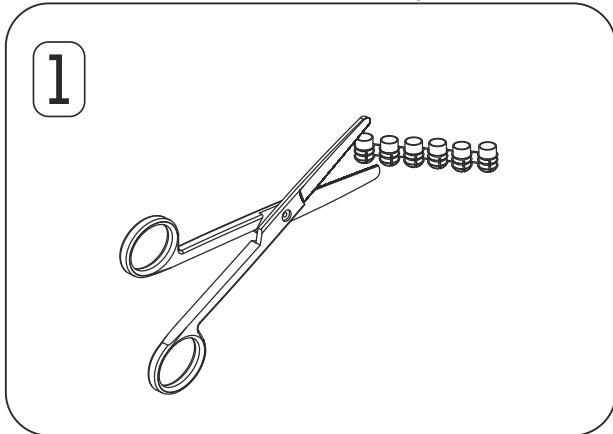

1) Side adjustment: Loosen fixing screw 'A', adjust gap with screw 'B' and retighten screw 'A'.

2) Depth adjustment: Loosen fixing 'A', push hinge arm forwards or backwards, retighten screw 'A', fix screw 'B' with a 1/4- turn in clock-wise direction.