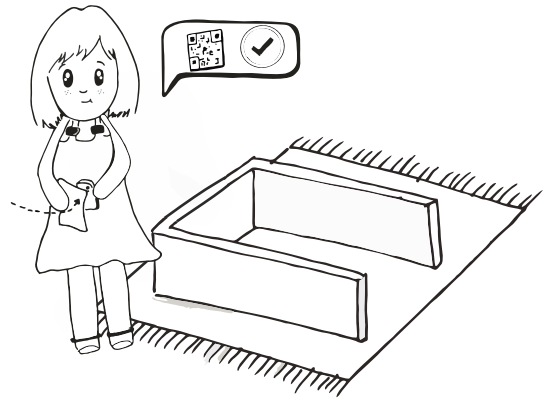

hey you!

PS: Clean only with a damp cloth.
NOT: Yalnızca nemli bir bezle temizleyiniz.