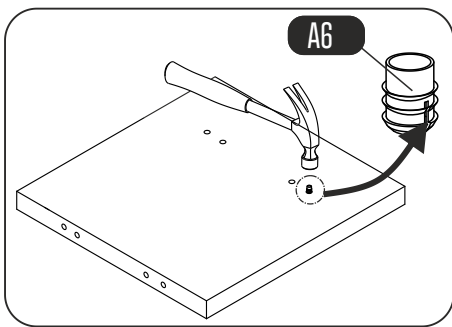

1) Side adjustment: Loosen fixing screw 'A', adjust gap with screw 'B' and retighten screw 'A'.

2) Depth adjustment: Loosen fixing 'A', push hinge arm forwards or backwards, retighten screw 'A', fix screw 'B' with a 1/4- turn in clock-wise direction.

3) Height adjustment: Loosen screw 'C', adjust height, retighten screw 'C'.

hey you!

PS: Clean only with a damp cloth.
NOT: Yalnızca nemli bir bezle temizleyiniz.

TOOLBOX

No	Adet
1	1
2	1
3	1
4	1
5	1
6	1
7	1
8	1
9	1
10	1
11	1
12	1