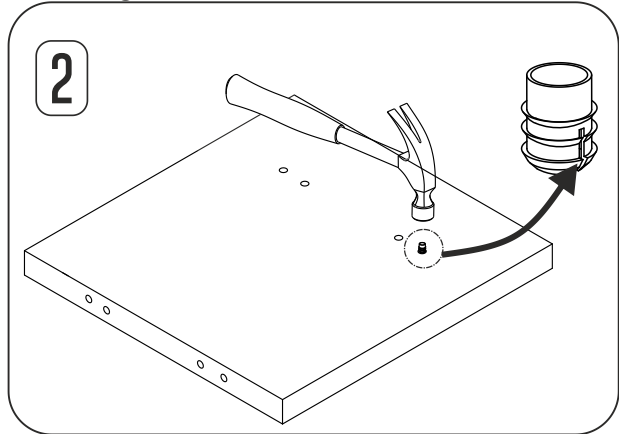

1) Side adjustment: Loosen fixing screw 'A', adjust gap with screw 'B' and retighten screw 'A'.

2) Depth adjustment: Loosen fixing 'A', push hinge arm forwards or backwards, retighten screw 'A', fix screw 'B' with a 1/4- turn in clock-wise direction.