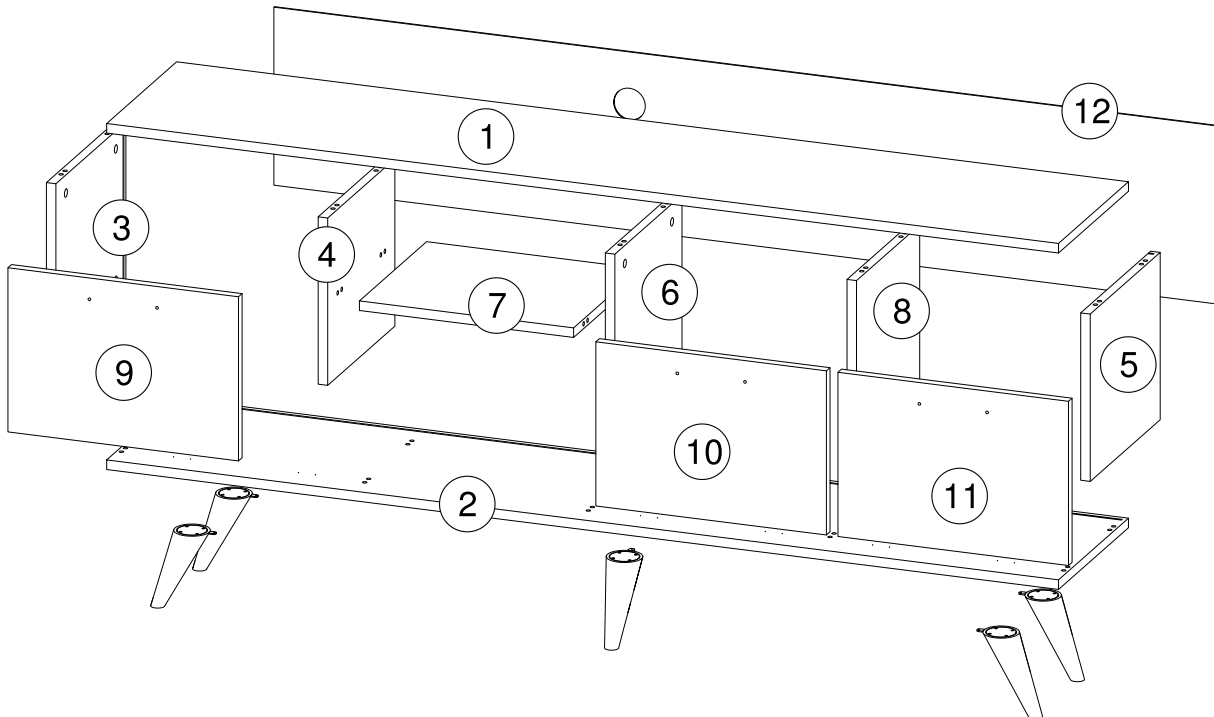

1) Side adjustment: Loosen fixing screw 'A', adjust gap with screw 'B' and retighten screw 'A'.

2) Depth adjustment: Loosen fixing 'A', push hinge arm forwards or backwards, retighten screw 'A', fix screw 'B' with a 1/4- turn in clock-wise direction.

3) Height adjustment: Loosen screw 'C', adjust height, retighten screw 'C'.

hey you!

PS: Clean only with a damp cloth.
NOT: Yalnızca nemli bir bezle temizleyiniz.

TOOLBOX

No	Adet
1	1
2	1
3	1
4	1
5	1
6	1
7	1
8	1
9	1
10	1
11	1
12	1