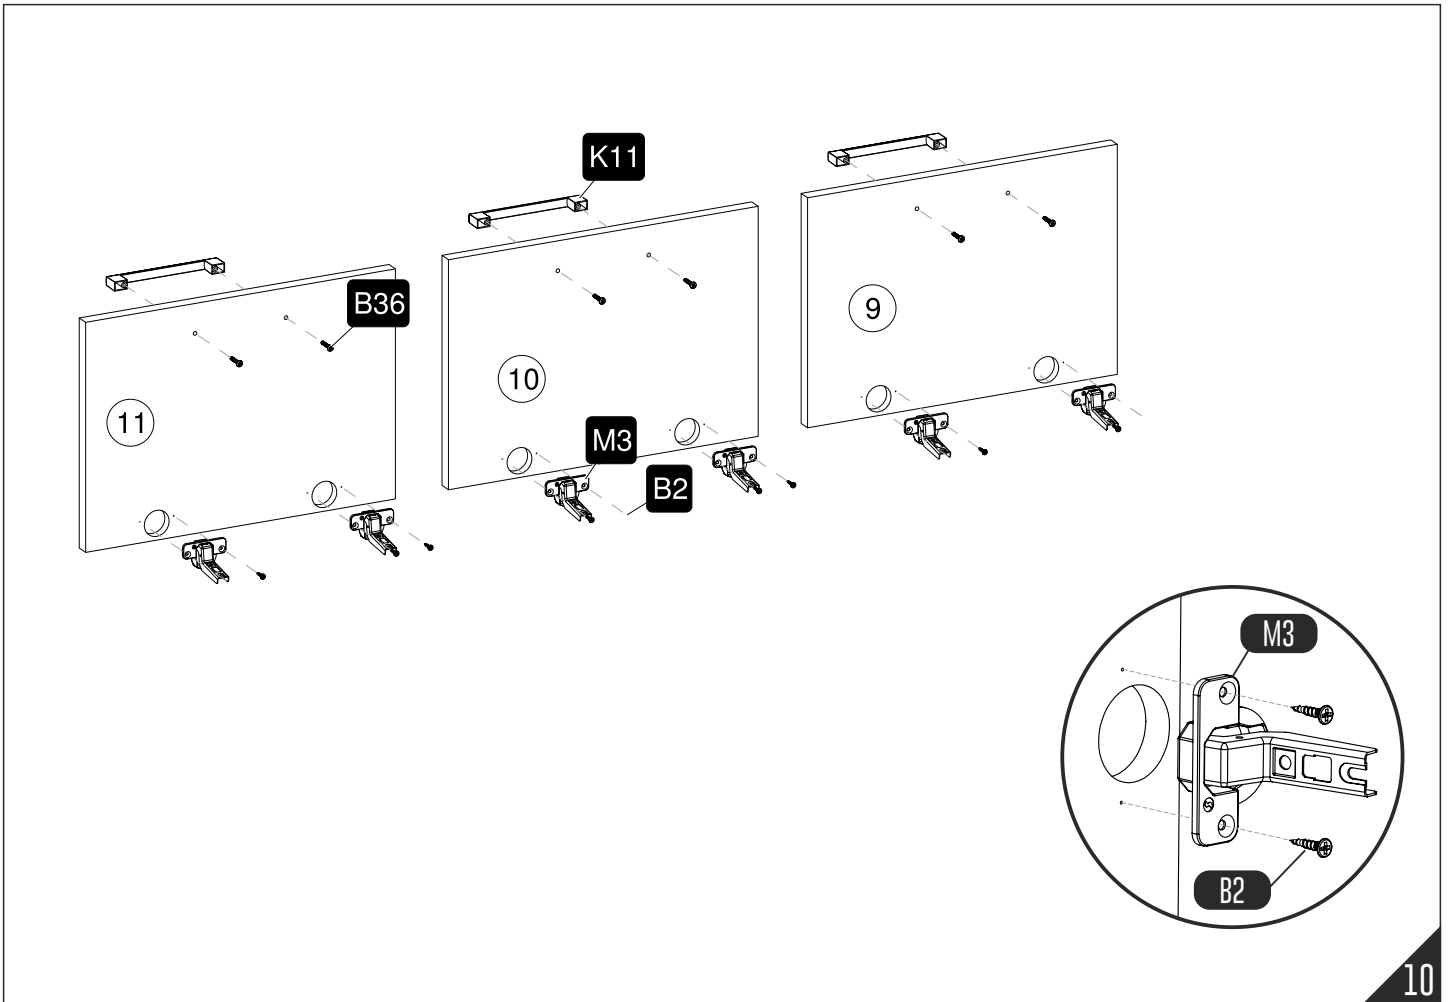

1) Side adjustment: Loosen fixing screw 'A', adjust gap with screw 'B' and retighten screw 'A'.

2) Depth adjustment: Loosen fixing 'A', push hinge arm forwards or backwards, retighten screw 'A', fix screw 'B' with a 1/4- turn in clock-wise direction.

3) Height adjustment: Loosen screw 'C', adjust height, retighten screw 'C'.

hey you!

PS: Clean only with a damp cloth.
NOT: Yalnızca nemli bir bezle temizleyiniz.

TOOLBOX

No	Adet
1	1
2	1
3	1
4	1
5	1
6	1
7	1
8	1
9	1
10	1
11	1
12	1

01

02

03

07

08

09

10

11