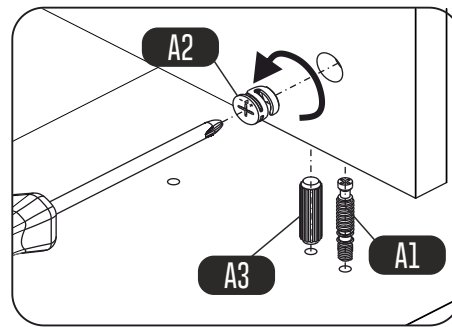

1) Side adjustment: Loosen fixing screw 'A', adjust gap with screw 'B' and retighten screw 'A'.

2) Depth adjustment: Loosen fixing 'A', push hinge arm forwards or backwards, retighten screw 'A', fix screw 'B' with a 1/4- turn in clock-wise direction.

3) Height adjustment: Loosen screw 'C', adjust height, retighten screw 'C'.

hey you!

PS: Clean only with a damp cloth.
NOT: Yalnızca nemli bir bezle temizleyiniz.

TOOLBOX

No	Adet
1	1
2	1
3	1
4	1
5	1
6	1
7	1
8	1
9	1
10	1
11	1
12	1