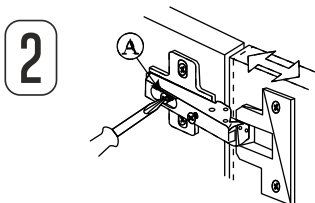

1) Side adjustment: Loosen fixing screw 'A', adjust gap with screw 'B' and retighten screw 'A'.

2) Depth adjustment: Loosen fixing 'A', push hinge arm forwards or backwards, retighten screw 'A', fix screw 'B' with a 1/4- turn in clock-wise direction.