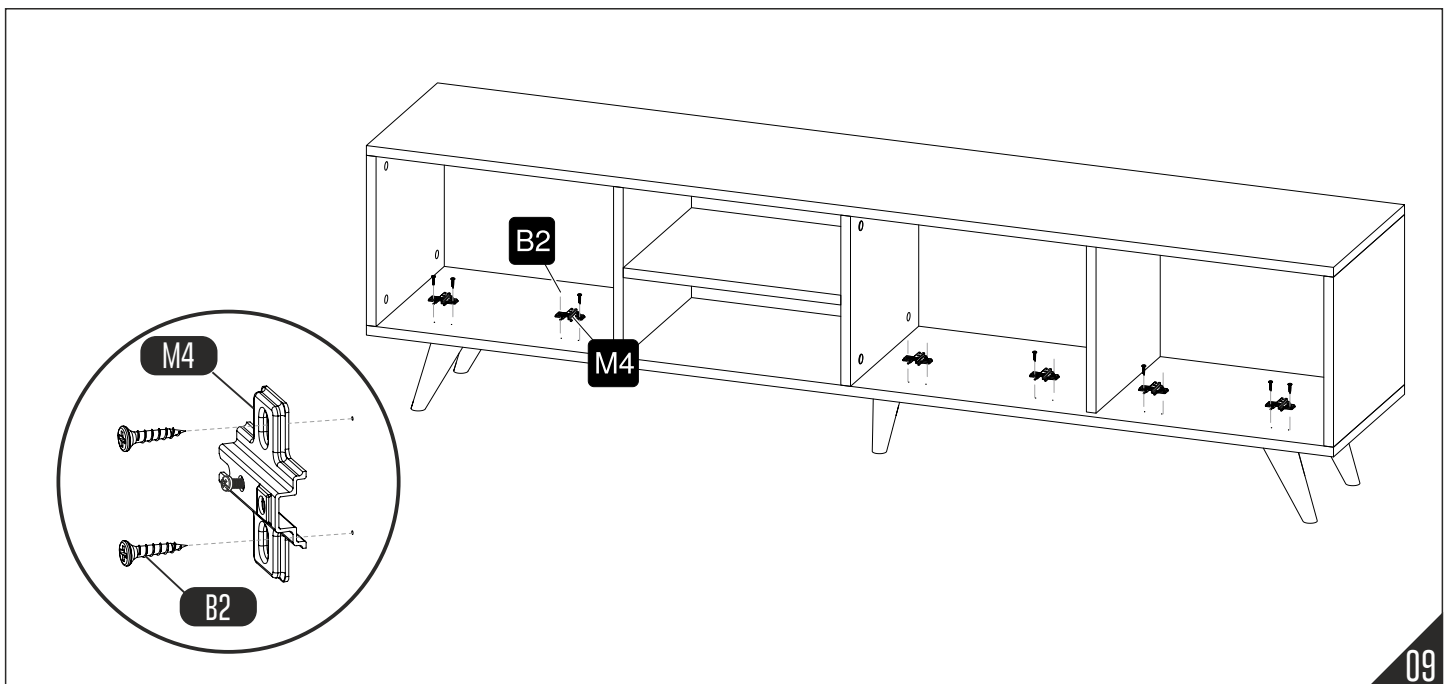

1) Side adjustment: Loosen fixing screw 'A', adjust gap with screw 'B' and retighten screw 'A'.

2) Depth adjustment: Loosen fixing 'A', push hinge arm forwards or backwards, retighten screw 'A', fix screw 'B' with a 1/4- turn in clock-wise direction.

01

02

03

07

08

09

10

11