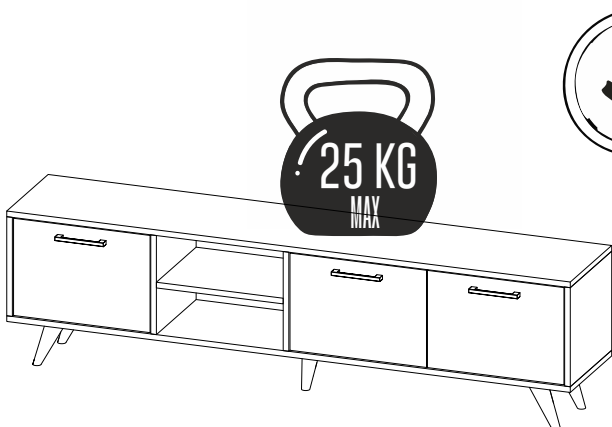

hey you!

PS: Clean only with a damp cloth.
NOT: Yalnızca nemli bir bezle temizleyiniz.