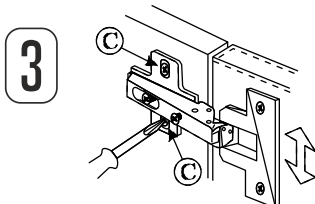

1) Side adjustment: Loosen fixing screw 'A', adjust gap with screw 'B' and retighten screw 'A'.

2) Depth adjustment: Loosen fixing 'A', push hinge arm forwards or backwards, retighten screw 'A', fix screw 'B' with a 1/4- turn in clock-wise direction.