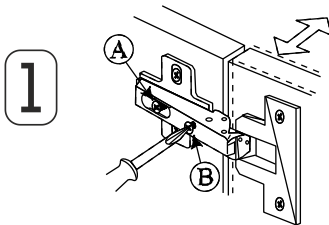

1) Side adjustment: Loosen fixing screw 'A', adjust gap with screw 'B' and retighten screw 'A'.

2) Depth adjustment: Loosen fixing 'A', push hinge arm forwards or backwards, retighten screw 'A', fix screw 'B' with a 1/4- turn in clock-wise direction.